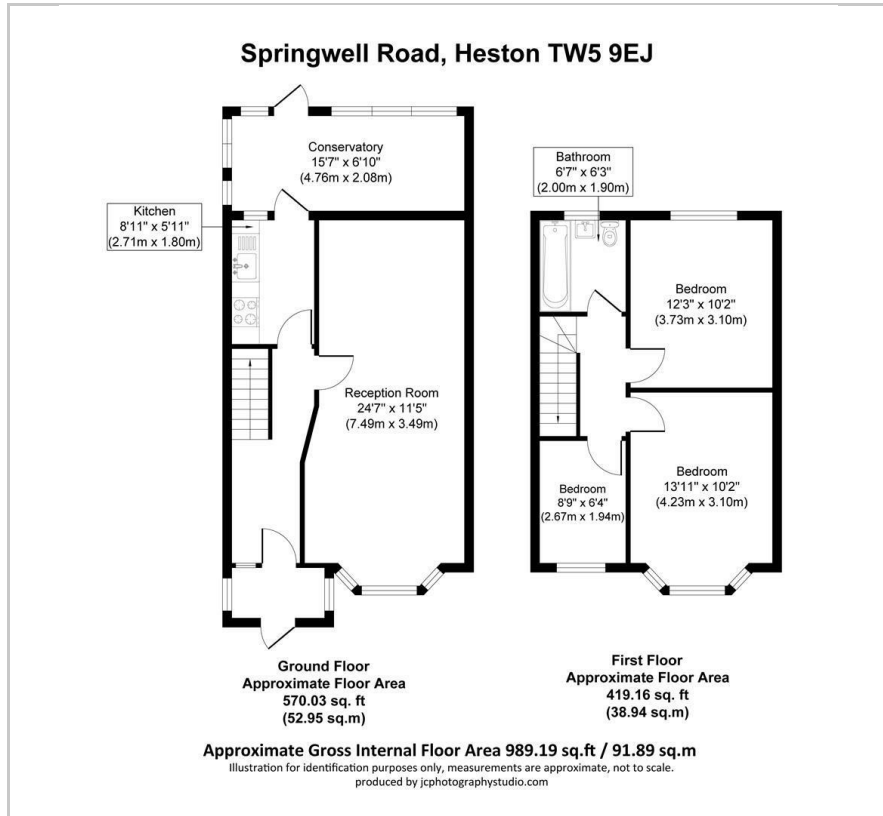

## Floor Plan

The property comprises of three generously bedrooms, two reception rooms, galley kitchen, conservatory and a family bathroom suite. Supplementary to this is an approximate 100ft rear garden with lawn, off road parking for two vehicles and gated side shared access.